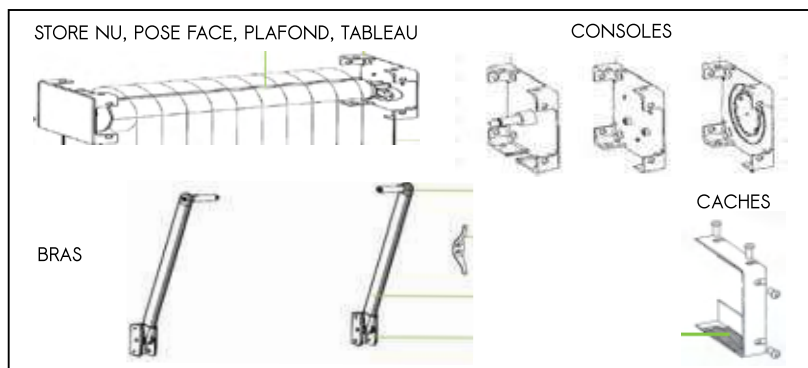

STORE TOILE NU ET COFFRE

STORE TOILE + MANOEUVRE PAR CORDON												
	STORE TOILE NU											
	ORCHESTRA						SOLTIS 92 / SCREEN 5500					
AVANCÉE	1200	1600	2000	2360	2800	3000	1200	1600	2000	2360	2800	3000
500	289	358	366	374	441	470	327	433	443	450	556	587
600	297	374	369	391	463	496	337	460	467	476	592	624
700	307	388	396	405	487	517	353	481	492	498	632	660
800	315	405	413	419	509	538	365	510	517	519	667	700
900	322	419	428	437	532	558	377	532	543	551	709	732
1000	331	436	443	454	553	586	390	557	568	575	742	774
1100	337	450	458	468	575	608	\					
1200	349	466	472	481	599	630						
1300	356	480	488	498	624	653						
1400	365	496	504	517	645	680						
1500	373	510	518	531	668	701						
+ value BARRE DE CHARGE ALU (lamb séparé)	30	36	48	54	66	75	30	36	48	54	66	75
STORE TOILE COFFRE												
+ value VERSION COFFRE (monté prêt à la pose)	143	191	239	287	334	382	143	191	239	287	334	382
COFFRE : PAS DE POSE PLAFOND												
TOILES ACRYLIQUES EN OPTION						OPTIONS						
+ V TOILE DICKSON piqué,switch						+ value TREUIL + MANIVELLE						96
+ V TOILE 300 g latim sattler giovannardi para						+ value TREUIL FIN DE COURSE+ MANIVELLE						124
+ V TOILE spark						+ value RENVOI INTERIEUR						33
TOILES ENDUITES EN OPTION						MOTEUR SOMFY FILAIRE + inverseur+boitier saillie						381
+ V TOILE SOLTIS W96						+ value SOMFY RADIO IO						527
+ V TOILE SOLTIS B92						+ value EOLIS VENT WIREFREE IO (girouette)						287
+ V MERMET 5500 OPAQUE						+ value SUNIS SOLEIL IO						199
PAS DE TOILE LOURDE						+ value COLORIS RAL SPECIAL						FORFAIT 95 € (net) + 20% sur tarif